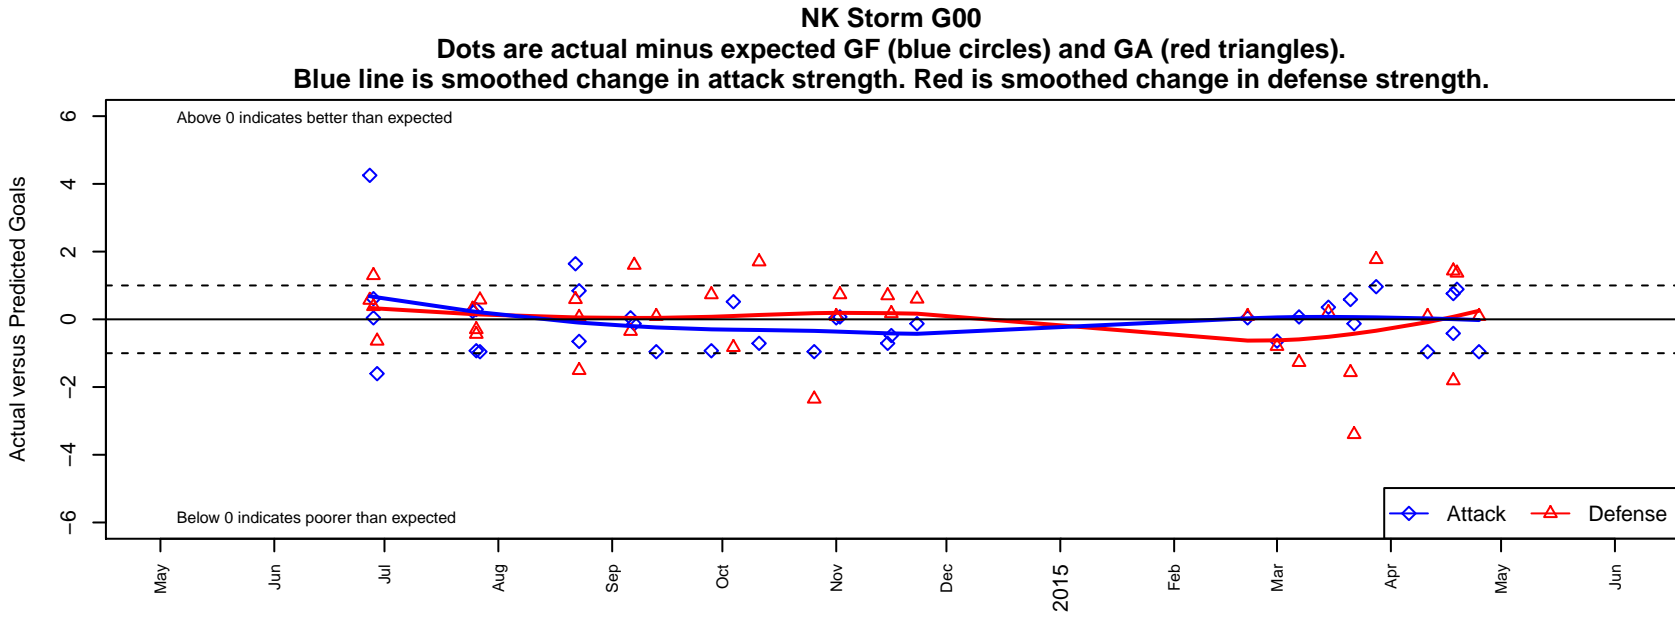

# NK Storm G00

North Kitsap SC  
 Poulsbo, WA  
 G00 total strength=1055  
 attack=3.16 defense=1.86  
 fall league = PSPL Classic 1 U14  
 spr league = Spr PSPL Classic 1 U14

alt names used:  
 135 NK Storm 00  
 NK Storm 00  
 NK Storm 00  
 NK Storm 00  
 NK Storm 00  
 NKSC NK G00 STORM (WA)

Venues played:  
 2014 Baker Blast COPA U14  
 2014 Crossfire Select Cup GU14 Gold  
 2014 Island Cup GU14  
 2014 PSPL Classic 1 U14  
 2014 Spr PSPL Classic 1 U14  
 2014 WA Cup GU14 Silver U14

**attack and defense variance (black dot)  
relative to other teams  
and top 10 in region**