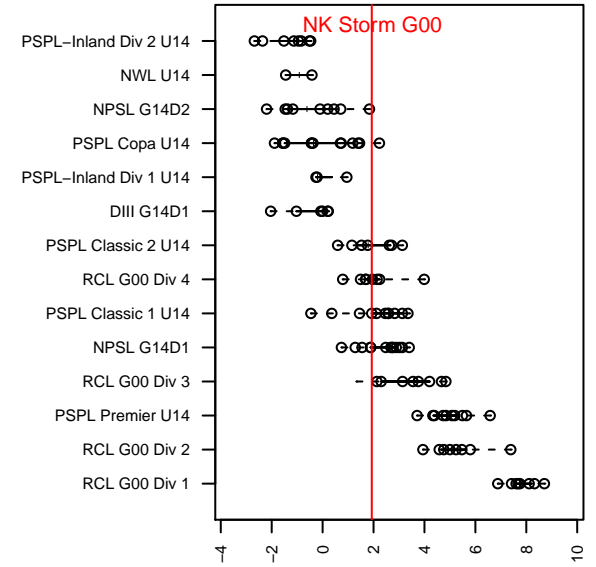

**attack and defense rating
relative to others at age
and all opponents in last 13 months**