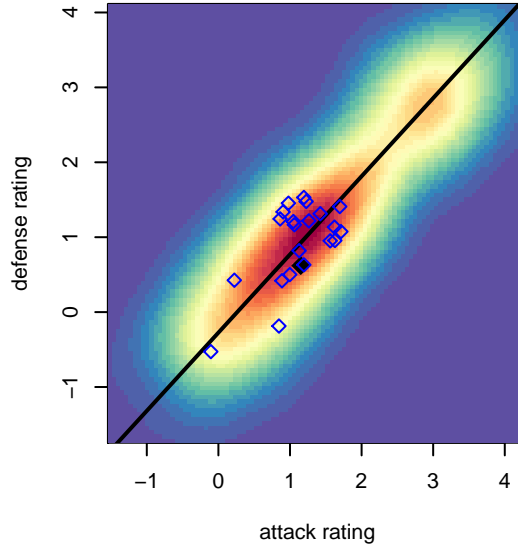

**attack and defense rating
relative to others at age
and all opponents in last 13 months**