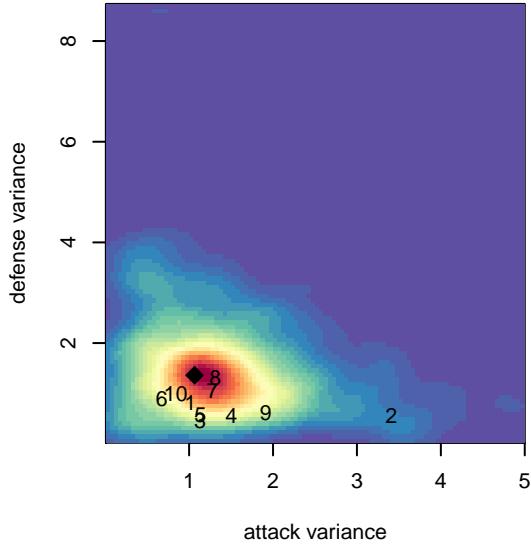

**attack and defense variance (black dot)
relative to other teams
and top 10 in region**