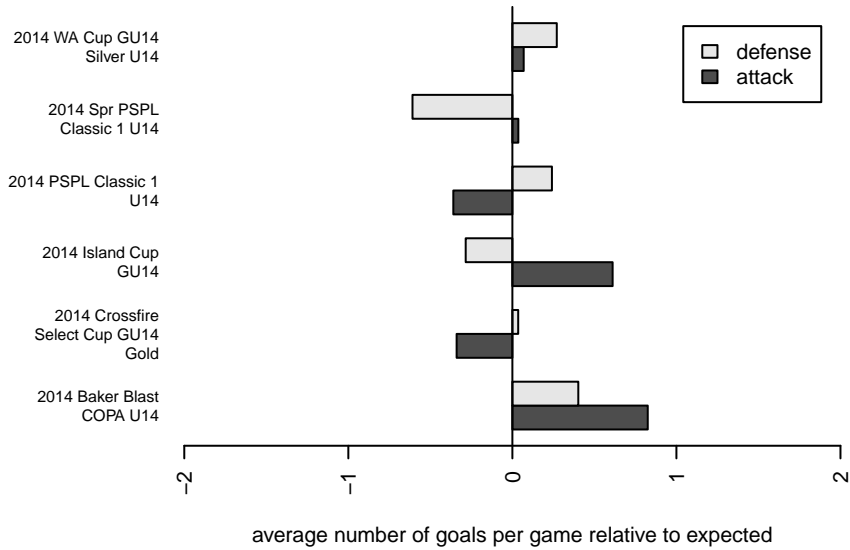

Performance relative to 13 month average