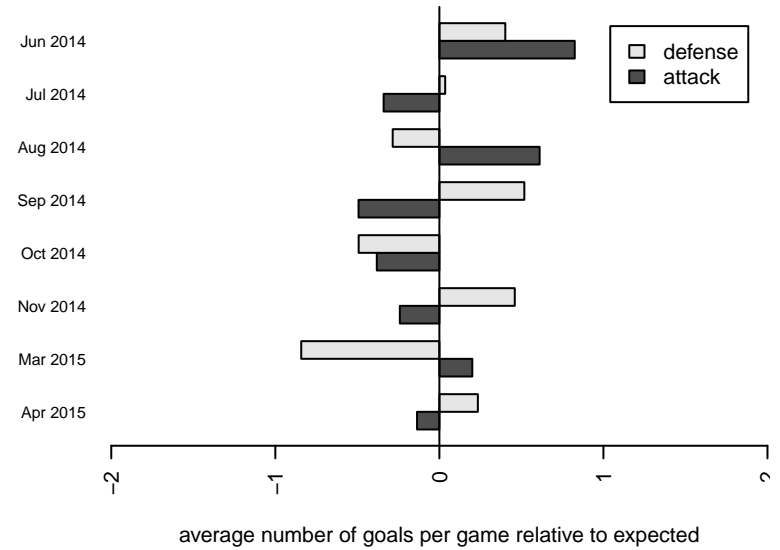

Performance relative to 13 month average